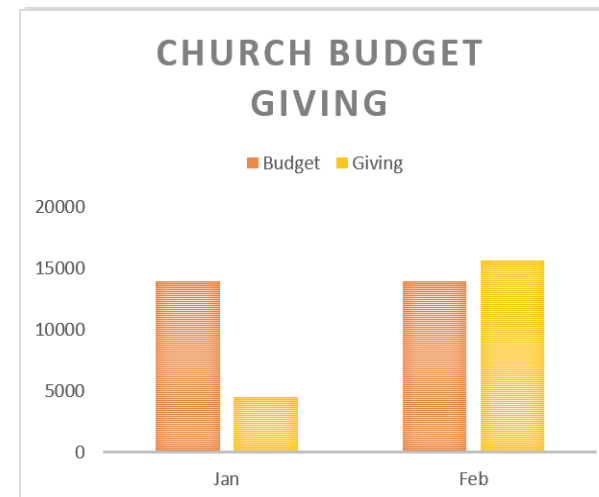

Giving—

Visitors, please don't feel obligated to give. Giving information provided is to keep members informed.

Church Budget Giving -

Monthly budget is \$13,935.00

Fiscal year-to-date:
\$83,610 budgeted
\$76,201.48 received
YTD shortfall of \$7,408.52

Online Giving at www.adventistgiving.org

		8		7	1		
1					4		5
		3	6		9		7
8		2	7	6		9	
	4	6					
5		7				2	3
			5	3			
	9						2
				8			4

Honey Bee

Word Search

DIRECTIONS: Find and circle the vocabulary words colors in the grid. Look for them vertically and horizontally.